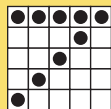

EARLY-BIRD GAMES 3-ON (SET 1)

2 RED
Easy Bingo
\$50 Prize

3 GREY
Chevron
\$50 Prize

4 PURPLE
Inside Corners
\$50 Prize

EARLY-BIRD GAMES 3-ON (SET 2)

5 BLUE
Four Corners
\$50 Prize

6 GREEN
Small L (anywhere)
\$50 Prize

7 ORANGE
Postage Stamp
\$50 Prize

INTERMISSION 15 MIN. - MAIN SESSION GAMES 6-ON

8 BLUE
Eight Pack (anywhere)
Rookie: \$150/L1: \$300/L2: \$500

9 ORANGE
Hardway Bingo
Rookie: \$150/L1: \$300/L2: \$500

10 GREEN
Two Easy Bingos
(free space needed on both)
Rookie: \$150/L1: \$300/L2: \$500

11 BLACK/BLACK STRIPE
CRAZY LUCKY 7 (4-on)
23#s or less: \$750
24#s: \$375

12 YELLOW
2 Postage Stamp (anywhere)
Rookie: \$150/L1: \$300/L2: \$500

13 PINK
Crazy Arrowhead
Rookie: \$150/L1: \$300/L2: \$500