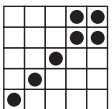

19 RED
Any Two Lines
Rookie: $150/L1: $300/L2: $500