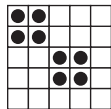

13 PINK
Crazy Arrowhead
Rookie: $150/L1: $300/L2: $500