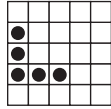

EARLY-BIRD GAMES 3-ON (SET 1)

2 RED
Easy Bingo
\$50 Prize

3 GREY
Chevron
\$50 Prize

4 PURPLE
Inside Corners
\$50 Prize

EARLY-BIRD GAMES 3-ON (SET 2)

5 BLUE
Four Corners
\$50 Prize

6 GREEN
Small L (anywhere)
\$50 Prize