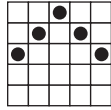

\$80

\$131 VALUE

TOTAL CARD MAX

Early Birds: 60 per set, Regular Games: 90, Specials: 100, Bonanza: 100
VIPick'Em™ 100, Community Goodwill: 200, Jackpot: 100

\$500 BINGO PROGRAM

1 Event Ticket Game Ball Call

EARLY-BIRD GAMES 3-ON (SET 1)

2 RED
Easy Bingo
\$50 Prize

3 GREY
Chevron
\$50 Prize

4 PURPLE
Inside Corners
\$50 Prize

EARLY-BIRD GAMES 3-ON (SET 2)

5 BLUE
Four Corners
\$50 Prize

6 GREEN
Small L (anywhere)
\$50 Prize