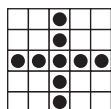

EARLY-BIRD GAMES 3-ON (SET 1)

2 RED
Easy Bingo
\$50 Prize

3 GREY
Chevron
\$50 Prize

4 PURPLE
Inside Corners
\$50 Prize

EARLY-BIRD GAMES 3-ON (SET 2)

5 BLUE
Four Corners
\$50 Prize

6 GREEN
Small L (anywhere)
\$50 Prize

7 ORANGE
Postage Stamp
\$50 Prize

INTERMISSION 15 MIN. - MAIN SESSION GAMES 6-ON

8 BLUE
Eight Pack (anywhere)
Rookie: \$150/L1: \$300/L2: \$500

9 ORANGE
Hardway Bingo
Rookie: \$150/L1: \$300/L2: \$500

10 GREEN
Two Easy Bingos
(free space needed on both)
Rookie: \$150/L1: \$300/L2: \$500

11 BLACK/BLACK STRIPE
CRAZY LUCKY 7 (4-on)
23#s or less: \$750
24#s: \$375

12 YELLOW
2 Postage Stamp (anywhere)
Rookie: \$150/L1: \$300/L2: \$500

13 PINK
Crazy Arrowhead
Rookie: \$150/L1: \$300/L2: \$500