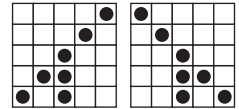

24 PURPLE
Teeter Totter (2 possible)
Rookie: $150/L1: $300/L2: $500

25 YELLOW
COMMUNITY GOODWILL
Single Bingo and Four Corners
Prize: 50/50