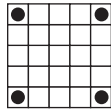

EARLY-BIRD GAMES 3-ON (SET 1)

2 RED
Easy Bingo
\$50 Prize

3 GREY
Chevron
\$50 Prize

4 PURPLE
Inside Corners
\$50 Prize

EARLY-BIRD GAMES 3-ON (SET 2)

5 BLUE
Four Corners
\$50 Prize

6 GREEN
Small L (anywhere)
\$50 Prize