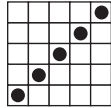

\$80

\$131 VALUE

TOTAL CARD MAX

Early Birds: 60 per set, Regular Games: 90, Specials: 100, Bonanza: 100
VIPick'Em™ 100, Community Goodwill: 200, Jackpot: 100

\$500 BINGO PROGRAM

1 Event Ticket Game Ball Call

EARLY-BIRD GAMES 3-ON (SET 1)

2 RED
Easy Bingo
\$50 Prize

3 GREY
Chevron
\$50 Prize

4 PURPLE
Inside Corners
\$50 Prize

EARLY-BIRD GAMES 3-ON (SET 2)

5 BLUE
Four Corners
\$50 Prize

6 GREEN
Small L (anywhere)
\$50 Prize