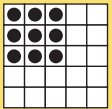

11 BLACK/BLACK STRIPE
CRAZY LUCKY 7 (4-on)
23#s or less: \$750
24#s: \$375

12 YELLOW
2 Postage Stamp (anywhere)
Rookie: \$150/L1: \$300/L2: \$500

13 PINK
Crazy Arrowhead
Rookie: \$150/L1: \$300/L2: \$500

14 GREY
Checkmark
Rookie: \$150/L1: \$300/L2: \$500

15 BROWN/BROWN STRIPE
BLOCK OF 9 (anywhere) (4-on)
Prize: \$200-\$1,000

16 OLIVE
Crazy Pyramid
Rookie: \$150/L1: \$300/L2: \$500

INTERMISSION 15 MINUTES