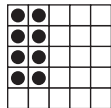

9 ORANGE
Hardway Bingo
Rookie: $150/L1: $300/L2: $500