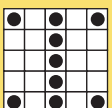

26 WHITE
JACKPOT BLACKOUT (4-on)
w/ odd or even pre call
48#s or less: Progressive
49#s: $1,199
50#s: $1,000