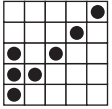

11 BLACK/BLACK STRIPE
CRAZY LUCKY 7 (4-on)
23#s or less: \$750
24#s: \$375

12 YELLOW
2 Postage Stamp (anywhere)
Rookie: \$150/L1: \$300/L2: \$500

13 PINK
Crazy Arrowhead
Rookie: \$150/L1: \$300/L2: \$500

14 GREY
Checkmark
Rookie: \$150/L1: \$300/L2: \$500

15 BROWN/BROWN STRIPE
BLOCK OF 9 (anywhere) (4-on)
Prize: \$200-\$1,000

16 OLIVE
Crazy Pyramid
Rookie: \$150/L1: \$300/L2: \$500

INTERMISSION 15 MINUTES