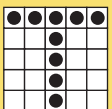

23 PURPLE/PURPLE STRIPE
CRAZY LETTER T
with WILD (4-on)
Prize: $200-$500