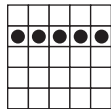

EARLY-BIRD GAMES 3-ON (SET 1)

2 RED
Easy Bingo
\$50 Prize

3 GREY
Chevron
\$50 Prize

4 PURPLE
Inside Corners
\$50 Prize

EARLY-BIRD GAMES 3-ON (SET 2)

5 BLUE
Four Corners
\$50 Prize

6 GREEN
Small L (anywhere)
\$50 Prize

7 ORANGE
Postage Stamp
\$50 Prize

INTERMISSION 15 MIN. - MAIN SESSION GAMES 6-ON

8 BLUE
Eight Pack (anywhere)
Rookie: \$150/L1: \$300/L2: \$500

9 ORANGE
Hardway Bingo
Rookie: \$150/L1: \$300/L2: \$500

10 GREEN
Two Easy Bingos
(free space needed on both)
Rookie: \$150/L1: \$300/L2: \$500