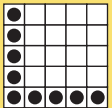

17 GREEN
Double Dab
Prize \$500

18 BROWN
Crazy Kite
Rookie: \$150/L1: \$300/L2: \$500

19 RED
Any Two Lines
Rookie: \$150/L1: \$300/L2: \$500

20 GREEN/GREEN STRIPE
CRAZY LETTER L
with WILD (4-on)
Prize: \$200-\$500