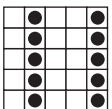

$500 BINGO PROGRAM

1 Event Ticket Game Ball Call

EARLY-BIRD GAMES 3-ON (SET 1)

2 RED
Easy Bingo
$50 Prize

3 GREY
Chevron
$50 Prize

4 PURPLE
Inside Corners
$50 Prize

EARLY-BIRD GAMES 3-ON (SET 2)

5 BLUE
Four Corners
$50 Prize

6 GREEN
Small L (anywhere)
$50 Prize

7 ORANGE
Postage Stamp
$50 Prize

INTERMISSION 15 MIN. - MAIN SESSION GAMES 6-ON

8 BLUE
Eight Pack (anywhere)
Rookie: $150/L1: $300/L2: $500

9 ORANGE
Hardway Bingo
Rookie: $150/L1: $300/L2: $500

10 GREEN
Two Easy Bingos
(free space needed on both)
Rookie: $150/L1: $300/L2: $500

11 BLACK/BLACK STRIPE
CRAZY LUCKY 7 (4-on)
23#s or less: $750
24#s: $375

12 YELLOW
2 Postage Stamp (anywhere)
Rookie: $150/L1: $300/L2: $500

13 PINK
Crazy Arrowhead
Rookie: $150/L1: $300/L2: $500

14 GREY
Checkmark
Rookie: $150/L1: $300/L2: $500

15 BROWN/BROWN STRIPE
BLOCK OF 9 (anywhere) (4-on)
Prize: $200-$1,000

16 OLIVE
Crazy Pyramid
Rookie: $150/L1: $300/L2: $500

INTERMISSION 15 MINUTES

17 GREEN
Double Dab
Prize $500

18 BROWN
Crazy Kite
Rookie: $150/L1: $300/L2: $500

19 RED
Any Two Lines
Rookie: $150/L1: $300/L2: $500

20 GREEN/GREEN STRIPE
CRAZY LETTER L
with WILD (4-on)
Prize: $200-$500

21 BONANZA
BLACKOUT (1-on/$1)
48#s or less: Progressive
Consolation: 50/50
Trades: $1.00 plus 1 card for 2 new cards

22 VIPICK'EM™ PICK 8
COVERALL
20#s or less: Progressive
Consolation: 50/50
$1 Per Line

23 PURPLE/PURPLE STRIPE
CRAZY LETTER T
with WILD (4-on)
Prize: $200-$500

24 PURPLE
Teeter Totter (2 possible)
Rookie: $150/L1: $300/L2: $500

25 YELLOW
COMMUNITY GOODWILL
Single Bingo and Four Corners
Prize: 50/50

26 WHITE
JACKPOT BLACKOUT (4-on)
w/ odd or even pre call
48#s or less: Progressive
49#s: $1,199
50#s: $1,000