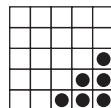

$500 BINGO PROGRAM

1 Event Ticket Game Ball Call

EARLY-BIRD GAMES 3-ON (SET 1)

2 RED
Easy Bingo
$50 Prize

3 GREY
Chevron
$50 Prize

4 PURPLE
Inside Corners
$50 Prize

EARLY-BIRD GAMES 3-ON (SET 2)

5 BLUE
Four Corners
$50 Prize

6 GREEN
Small L (anywhere)
$50 Prize

7 ORANGE
Postage Stamp
$50 Prize

INTERMISSION 15 MIN. - MAIN SESSION GAMES 6-ON

8 BLUE
Eight Pack (anywhere)
Rookie: $150/L1: $300/L2: $500

9 ORANGE
Hardway Bingo
Rookie: $150/L1: $300/L2: $500

10 GREEN
Two Easy Bingos
(free space needed on both)
Rookie: $150/L1: $300/L2: $500

11 BLACK/BLACK STRIPE
CRAZY LUCKY 7 (4-on)
23#s or less: $750
24#s: $375

12 YELLOW
2 Postage Stamp (anywhere)
Rookie: $150/L1: $300/L2: $500

13 PINK
Crazy Arrowhead
Rookie: $150/L1: $300/L2: $500

14 GREY
Checkmark
Rookie: $150/L1: $300/L2: $500

15 BROWN/BROWN STRIPE
BLOCK OF 9 (anywhere) (4-on)
Prize: $200-$1,000

16 OLIVE
Crazy Pyramid
Rookie: $150/L1: $300/L2: $500

INTERMISSION 15 MINUTES

17 GREEN
Double Dab
Prize $500

18 BROWN
Crazy Kite
Rookie: $150/L1: $300/L2: $500

19 RED
Any Two Lines
Rookie: $150/L1: $300/L2: $500

20 GREEN/GREEN STRIPE
CRAZY LETTER L
with WILD (4-on)
Prize: $200-$500

21 BONANZA
BLACKOUT (1-on/$1)
48#s or less: Progressive
Consolation: 50/50
Trades: $1.00 plus 1 card for 2 new cards

22 VIPICK'EM™ PICK 8
COVERALL
20#s or less: Progressive
Consolation: 50/50
$1 Per Line

23 PURPLE/PURPLE STRIPE
CRAZY LETTER T
with WILD (4-on)
Prize: $200-$500

24 PURPLE
Teeter Totter (2 possible)
Rookie: $150/L1: $300/L2: $500

25 YELLOW
COMMUNITY GOODWILL
Single Bingo and Four Corners
Prize: 50/50

26 WHITE
JACKPOT BLACKOUT (4-on)
w/ odd or even pre call
48#s or less: Progressive
49#s: $1,199
50#s: $1,000