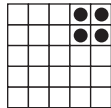

INTERMISSION 15 MIN. - MAIN SESSION GAMES 6-ON

8 BLUE
Eight Pack (anywhere)
Rookie: $150/L1: $300/L2: $500