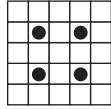

EARLY-BIRD GAMES 3-ON (SET 1)

2 RED
Easy Bingo
\$50 Prize

3 GREY
Chevron
\$50 Prize

4 PURPLE
Inside Corners
\$50 Prize

EARLY-BIRD GAMES 3-ON (SET 2)

5 BLUE
Four Corners
\$50 Prize

6 GREEN
Small L (anywhere)
\$50 Prize