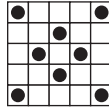

BUDGET BINGO

1 Event Ticket Game Ball Call

EARLY-BIRD GAMES - SET 1

2 RED
Easy Bingo
\$50 Prize

3 GREY
Chevron
\$50 Prize

4 PURPLE
Inside Corners
\$50 Prize

EARLY-BIRD GAMES - SET 2

5 BLUE
Four Corners
\$50 Prize

6 GREEN
Small Letter L
\$50 Prize

7 ORANGE
Postage Stamp
\$50 Prize

INTERMISSION 15 MIN. - MAIN SESSION GAMES

8 BLUE
Crazy Arrow
\$300 Prize

9 ORANGE
Small Diamond & 4 Corners
\$300 Prize

10 BLACK 4-ON
CRAZY 7
Prize: \$400