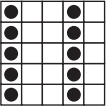

INTERMISSION 15 MINUTES

17 GREEN
DOUBLE DAB
\$400 Prize

18 OLIVE
Letter Z
\$300 Prize

19 BROWN
Regular Bingo & Postage Stamp
\$300 Prize

20 GREEN 4-ON
CRAZY LETTER L
\$400 Prize

21 RED
Any 2 Lines
\$300 Prize