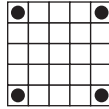

BUDGET BINGO

1 Event Ticket Game Ball Call

EARLY-BIRD GAMES - SET 1

2 RED
Easy Bingo
\$50 Prize

3 GREY
Chevron
\$50 Prize

4 PURPLE
Inside Corners
\$50 Prize

EARLY-BIRD GAMES - SET 2

5 BLUE
Four Corners
\$50 Prize