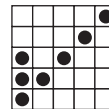

BUDGET BINGO

1 Event Ticket Game Ball Call

EARLY-BIRD GAMES - SET 1

2 RED
Easy Bingo
$50 Prize

3 GREY
Chevron
$50 Prize

4 PURPLE
Inside Corners
$50 Prize

EARLY-BIRD GAMES - SET 2

5 BLUE
Four Corners
$50 Prize

6 GREEN
Small Letter L
$50 Prize

7 ORANGE
Postage Stamp
$50 Prize

INTERMISSION 15 MIN. - MAIN SESSION GAMES

8 BLUE
Crazy Arrow
$300 Prize

9 ORANGE
Small Diamond & 4 Corners
$300 Prize

10 BLACK 4-ON
CRAZY 7
Prize: $400

11 GREEN
Crazy Bowtie
$300 Prize

12 YELLOW
Checkmark
$300 Prize

13 BROWN 4-ON
Block of 9
$400 Prize

14 PINK
Double Bingo
$300 Prize

15 GREY
5 Around
$300 Prize

16 SPEED BALL
Black Out
Prize: 50/50
$1 Per Card

INTERMISSION 15 MINUTES

17 GREEN
DOUBLE DAB
$400 Prize

18 OLIVE
Letter Z
$300 Prize

19 BROWN
Regular Bingo & Postage Stamp
$300 Prize

20 GREEN 4-ON
CRAZY LETTER L
$400 Prize

21 RED
Any 2 Lines
$300 Prize

22 PURPLE
4 Corners & Single Bingo
$300 Prize

23 PURPLE 4-ON
PICK-A-PET
Crazy T
$200-$400 Prize

24 AQUA 4-ON
JACKPOT GAME
Indian Star
$500 Prize

Management reserves all rights to alter or cancel any event, promotion or program without prior notice. Must be at least 18 to play bingo. Please review all Prairie Band Bingo house rules posted in the bingo hall, thank you.