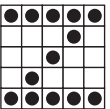

19 BROWN
Regular Bingo & Postage Stamp
$300 Prize