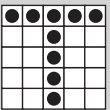

23 PURPLE 4-ON
PICK-A-PET
Crazy T
$200-$400 Prize