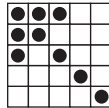

BUDGET BINGO

1 Event Ticket Game Ball Call

EARLY-BIRD GAMES - SET 1

2 RED
Easy Bingo
\$50 Prize

3 GREY
Chevron
\$50 Prize

4 PURPLE
Inside Corners
\$50 Prize

EARLY-BIRD GAMES - SET 2

5 BLUE
Four Corners
\$50 Prize

6 GREEN
Small Letter L
\$50 Prize

7 ORANGE
Postage Stamp
\$50 Prize

INTERMISSION 15 MIN. - MAIN SESSION GAMES

8 BLUE
Crazy Arrow
\$300 Prize

9 ORANGE
Small Diamond & 4 Corners
\$300 Prize

10 BLACK 4-ON
CRAZY 7
Prize: \$400