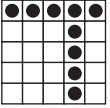

11 GREEN
Crazy Bowtie
\$300 Prize

12 YELLOW
Checkmark
\$300 Prize

13 BROWN 4-ON
Block of 9
\$400 Prize

14 PINK
Double Bingo
\$300 Prize

15 GREY
5 Around
\$300 Prize

16 SPEED BALL
Black Out
Prize: 50/50
\$1 Per Card