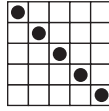

1 Double Dab Special
1 Crazy L Special
1 Crazy T Special
1 Jackpot Indian Star

\$35

EXTRA PACK

(18 CARDS)

\$5

ELECTRONIC & PAPER ADD-ONS

DOWNLOAD ADD-ON (2 MAX)

12 Regular Packs (72 CARDS)
3 Crazy 7 Special
3 Block of 9 Special

3 Double Dab Special
3 Crazy L Special
3 Crazy T Special
3 Jackpot Indian Star

\$40
\$60 VALUE

Hot Ball \$1.00	Crazy 7 Special \$2.00
Block of 9 Special \$2.00	Double Dab Special \$2.00
Double Dab Special (3 Cards) \$5.00	Crazy L Special \$2.00
Crazy T Special \$2.00	Jackpot Indian Star \$2.00
Special Pack \$8.00	Speed Ball \$1.00

BUDGET BINGO

1 Event Ticket Game Ball Call

EARLY-BIRD GAMES - SET 1

2 RED
Easy Bingo
\$50 Prize

3 GREY
Chevron
\$50 Prize

4 PURPLE
Inside Corners
\$50 Prize

EARLY-BIRD GAMES - SET 2

5 BLUE
Four Corners
\$50 Prize