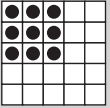

13 BROWN 4-ON
Block of 9
$400 Prize

14 PINK
Double Bingo
$300 Prize