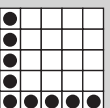

INTERMISSION 15 MINUTES

17 GREEN
DOUBLE DAB
\$400 Prize

18 OLIVE
Letter Z
\$300 Prize

19 BROWN
Regular Bingo & Postage Stamp
\$300 Prize

20 GREEN 4-ON
CRAZY LETTER L
\$400 Prize

21 RED
Any 2 Lines
\$300 Prize