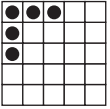

11 GREEN
Crazy Bowtie
\$300 Prize

12 YELLOW
Checkmark
\$300 Prize

13 BROWN 4-ON
Block of 9
\$400 Prize

14 PINK
Double Bingo
\$300 Prize

15 GREY
5 Around
\$300 Prize

16 SPEED BALL
Black Out
Prize: 50/50
\$1 Per Card