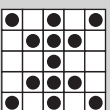

24 AQUA 4-ON
JACKPOT GAME
Indian Star
$500 Prize