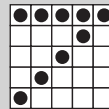

BUDGET BINGO

1 Event Ticket Game Ball Call

EARLY-BIRD GAMES - SET 1

2 RED
Easy Bingo
\$50 Prize

3 GREY
Chevron
\$50 Prize

4 PURPLE
Inside Corners
\$50 Prize

EARLY-BIRD GAMES - SET 2

5 BLUE
Four Corners
\$50 Prize

6 GREEN
Small Letter L
\$50 Prize

7 ORANGE
Postage Stamp
\$50 Prize

INTERMISSION 15 MIN. - MAIN SESSION GAMES

8 BLUE
Crazy Arrow
\$300 Prize

9 ORANGE
Small Diamond & 4 Corners
\$300 Prize

10 BLACK 4-ON
CRAZY 7
Prize: \$400