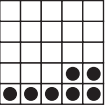

INTERMISSION 15 MINUTES

17 GREEN
DOUBLE DAB
\$400 Prize

18 OLIVE
Letter Z
\$300 Prize

19 BROWN
Regular Bingo & Postage Stamp
\$300 Prize

20 GREEN 4-ON
CRAZY LETTER L
\$400 Prize

21 RED
Any 2 Lines
\$300 Prize