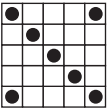

BUDGET BINGO

1 Event Ticket Game Ball Call

EARLY-BIRD GAMES - SET 1

2 RED
Easy Bingo
$50 Prize

3 GREY
Chevron
$50 Prize

4 PURPLE
Inside Corners
$50 Prize

EARLY-BIRD GAMES - SET 2

5 BLUE
Four Corners
$50 Prize

6 GREEN
Small Letter L
$50 Prize

7 ORANGE
Postage Stamp
$50 Prize

INTERMISSION 15 MIN. - MAIN SESSION GAMES

8 BLUE
Crazy Arrow
$300 Prize

9 ORANGE
Small Diamond & 4 Corners
$300 Prize

10 BLACK 4-ON
CRAZY 7
Prize: $400

11 GREEN
Crazy Bowtie
$300 Prize

12 YELLOW
Checkmark
$300 Prize

13 BROWN 4-ON
Block of 9
$400 Prize

14 PINK
Double Bingo
$300 Prize

15 GREY
5 Around
$300 Prize

16 SPEED BALL
Black Out
Prize: 50/50
$1 Per Card

INTERMISSION 15 MINUTES

17 GREEN
DOUBLE DAB
$400 Prize

18 OLIVE
Letter Z
$300 Prize

19 BROWN
Regular Bingo & Postage Stamp
$300 Prize

20 GREEN 4-ON
CRAZY LETTER L
$400 Prize

21 RED
Any 2 Lines
$300 Prize

22 PURPLE
4 Corners & Single Bingo
$300 Prize

23 PURPLE 4-ON
PICK-A-PET
Crazy T
$200-$400 Prize

24 AQUA 4-ON
JACKPOT GAME
Indian Star
$500 Prize

Management reserves all rights to alter or cancel any event, promotion or program without prior notice. Must be at least 18 to play bingo. Please review all Prairie Band Bingo house rules posted in the bingo hall, thank you.