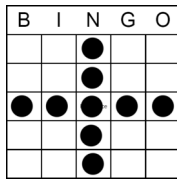

Mini Madness

Pay \$100 Each

Easy Bingo
Purple

4 corners
Green

Crazy Chevron
Brown

Hard way Bingo
Yellow

Sm Plus Sign
Pink

Butterfly
Green Striped

Any Bingo
Yellow Striped

Sm Letter L
Pink Striped

Caterpillar
Grey Striped

Bar Bell
Green Striped

Regular Session

Regular session pay Level 1 \$300—Level 2 \$500, - Level 3 \$800

8 Pk Anywhere
Blue

Hard way Bingo
Orange

2 Easy Bingos
Green

2 Postage Stamps
Anywhere
Yellow

Crazy Arrowhead
Pink

Checkmark
Grey

Crazy Kite
Olive

Any 2 Lines
Brown

Crazy Pyramid
Red

Goal Post
Purple