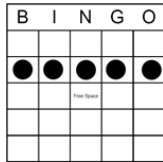

Special Session (First Manager Special 1/2 Price Only)

Money Balls	\$3	3 on Double Daub	\$5
Lucky 7 & X (2 Part)	\$3	VPICKEM (PROGRESSIVE)	\$1
Block of Nine	\$2	Crazy Letter T (PIC-A-PET)	\$2
Crazy L, Frame, Blackout (3 Part)	\$3	Charity Game (\$500 Payout)	\$3
Bonanza (PROGRESSIVE)	\$1	Jackpot Blackout (PROGRESSIVE)	\$2
Double Daub Single	\$2	Manager's Special (First Special \$10)	\$20
Queen of Hearts		(1-\$1, 7-\$5, 20-\$10)	
(All 12 Games included in Manager Special)			
Value \$22 Includes 3-on Double Daub			

Mini Madness

Pay \$100 Each

Easy Bingo
Purple

4 corners
Green

Crazy Chevron
Brown

Hard way Bingo
Yellow

Sm Plus Sign
Pink

Butterfly
Green Striped

Any Bingo
Yellow Striped

Sm Letter L
Pink Striped

Caterpillar
Grey Striped

Bar Bell
Green Striped

Regular Session

Regular session pay Level 1 \$300—Level 2 \$500, - Level 3 \$800

8 Pk Anywhere
Blue

Hard way Bingo
Orange