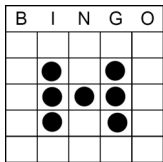

Special Session (First Manager Special 1/2 Price Only)

Money Balls	\$3	3 on Double Daub	\$5
Lucky 7 & X (2 Part)	\$3	VPICKEM (PROGRESSIVE)	\$1
Block of Nine	\$2	Crazy Letter T (PIC-A-PET)	\$2
Crazy L, Frame, Blackout (3 Part)	\$3	Charity Game (\$500 Payout)	\$3
Bonanza (PROGRESSIVE)	\$1	Jackpot Blackout (PROGRESSIVE)	\$2
Double Daub Single	\$2	Manager's Special (First Special \$10)	\$20
Queen of Hearts		(1-\$1, 7-\$5, 20-\$10)	
(All 12 Games included in Manager Special)			
Value \$22 Includes 3-on Double Daub			

Mini Madness

Pay \$100 Each

Easy Bingo
Purple

4 corners
Green

Crazy Chevron
Brown

Hard way Bingo
Yellow

Sm Plus Sign
Pink

Butterfly
Green Striped

Any Bingo
Yellow Striped

Sm Letter L
Pink Striped

Caterpillar
Grey Striped

Bar Bell
Green Striped

Regular Session

Regular session pay Level 1 \$300—Level 2 \$500, - Level 3 \$800

8 Pk Anywhere
Blue

Hard way Bingo
Orange