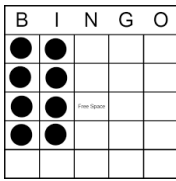

Mini Madness

Pay \$100 Each

Easy Bingo
Purple

4 corners
Green

Crazy Chevron
Brown

Hard way Bingo
Yellow

Sm Plus Sign
Pink

Butterfly
Green Striped

Any Bingo
Yellow Striped

Sm Letter L
Pink Striped

Caterpillar
Grey Striped

Bar Bell
Green Striped

Regular Session

Regular session pay Level 1 \$300—Level 2 \$500, - Level 3 \$800

8 Pk Anywhere
Blue

Hard way Bingo
Orange

2 Easy Bingos
Green

2 Postage Stamps
Anywhere
Yellow

Crazy Arrowhead
Pink

Checkmark
Grey

Crazy Kite
Olive

Any 2 Lines
Brown

Crazy Pyramid
Red

Goal Post
Purple

Special Session

Part 1 Lucky 7
Black
\$250

Part 2 Picnic Table
\$500
Black

Double Daub \$500
Green

Crazy Block of Nine
\$300-\$1000
Brown

Part 2 Frame
Green
\$150

Part 3 Blackout
Green
\$500

Bonanza
Green or Blue
Progressive