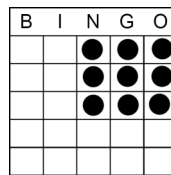

Any Bingo
Yellow Striped

Sm Letter L
Pink Striped

Caterpillar
Grey Striped

Bar Bell
Green Striped

Regular Session

Regular session pay Level 1 \$300—Level 2 \$500, - Level 3 \$800

8 Pk Anywhere
Blue

Hard way Bingo
Orange

2 Easy Bingos
Green

2 Postage Stamps
Anywhere
Yellow

Crazy Arrowhead
Pink

Checkmark
Grey

Crazy Kite
Olive

Any 2 Lines
Brown

Crazy Pyramid
Red

Goal Post
Purple

Special Session

Part 1 Lucky 7
Black
\$250

Part 2 Picnic Table
\$500
Black

Double Daub \$500
Green

Crazy Block of Nine
\$300-\$1000
Brown

Part 2 Frame
Green
\$150

Part 3 Blackout
Green
\$500

Bonanza
Green or Blue
Progressive