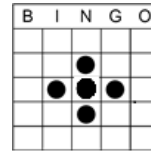

Special Session (First Manager Special 1/2 Price Only)

Money Balls	\$3	3 on Double Daub	\$5
Lucky 7 & X (2 Part)	\$3	VPICKEM (PROGRESSIVE)	\$1
Block of Nine	\$2	Crazy Letter T (PIC-A-PET)	\$2
Crazy L, Frame, Blackout (3 Part)	\$3	Charity Game (\$500 Payout)	\$3
Bonanza (PROGRESSIVE)	\$1	Jackpot Blackout (PROGRESSIVE)	\$2
Double Daub Single	\$2	Manager's Special (First Special \$10)	\$20
Queen of Hearts		(1-\$1, 7-\$5, 20-\$10)	
(All 12 Games included in Manager Special)			
Value \$22 Includes 3-on Double Daub			

Mini Madness

Pay \$100 Each

Easy Bingo
Purple

4 corners
Green

Crazy Chevron
Brown

Hard way Bingo
Yellow

Sm Plus Sign
Pink

Butterfly
Green Striped

Any Bingo
Yellow Striped

Sm Letter L
Pink Striped

Caterpillar
Grey Striped

Bar Bell
Green Striped

Regular Session

Regular session pay Level 1 \$300—Level 2 \$500, - Level 3 \$800

8 Pk Anywhere
Blue

Hard way Bingo
Orange