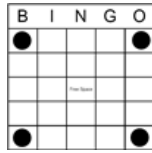

Regular Session Half Price Buy-In

Paper Prices	
<p style="text-align: center;">Level 1 Pay \$300 12 Cards \$10 \$5 Paper add-on (6-Cards)</p>	<p style="text-align: center;">Level 2 Pay \$500 12 Cards \$18 \$8 Paper add-on (6-Cards)</p>
Electronics	
<p style="text-align: center;">Level 1 Buy in \$13 (36 Cards) \$18 for 54 Cards \$23 For 72 Cards \$28 for 90 Cards</p>	<p style="text-align: center;">Level 2 Buy In \$23 (36 Cards) \$33 for 54 Cards \$43 for 72 Cards \$53 for 90 cards</p>

Special Session (First Manager Special 1/2 Price Only)

Money Balls	\$3	3 on Double Daub	\$5
Lucky 7 & X (2 Part)	\$3	VPICKEM (PROGRESSIVE)	\$1
Block of Nine	\$2	Crazy Letter T (PIC-A-PET)	\$2
Crazy L, Frame, Blackout (3 Part)	\$3	Charity Game (\$500 Payout)	\$3
Bonanza (PROGRESSIVE)	\$1	Jackpot Blackout (PROGRESSIVE)	\$2
Double Daub Single	\$2	Manager's Special (First Special \$10)	\$20
Queen of Hearts		(1-\$1, 7-\$5, 20-\$10)	
(All 12 Games included in Manager Special)			
Value \$22 Includes 3-on Double Daub			

Mini Madness

Pay \$100 Each

Easy Bingo
Purple

4 corners
Green

Crazy Chevron
Brown

Hard way Bingo
Yellow

Sm Plus Sign
Pink

Butterfly
Green Striped

Any Bingo
Yellow Striped

Sm Letter L
Pink Striped

Caterpillar
Grey Striped

Bar Bell
Green Striped

Regular Session

Regular session pay Level 1 \$300—Level 2 \$500, - Level 3 \$800

8 Pk Anywhere
Blue

Hard way Bingo
Orange