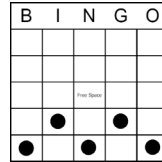

Special Session (First Manager Special 1/2 Price Only)

Money Balls	\$3	3 on Double Daub	\$5
Lucky 7 & X (2 Part)	\$3	VPICKEM (PROGRESSIVE)	\$1
Block of Nine	\$2	Crazy Letter T (PIC-A-PET)	\$2
Crazy L, Frame, Blackout (3 Part)	\$3	Charity Game (\$500 Payout)	\$3
Bonanza (PROGRESSIVE)	\$1	Jackpot Blackout (PROGRESSIVE)	\$2
Double Daub Single	\$2	Manager's Special (First Special \$10)	\$20
Queen of Hearts		(1-\$1, 7-\$5, 20-\$10)	
(All 12 Games included in Manager Special)			
Value \$22 Includes 3-on Double Daub			

Mini Madness

Pay \$100 Each

Easy Bingo
Purple

4 corners
Green

Crazy Chevron
Brown

Hard way Bingo
Yellow

Sm Plus Sign
Pink

Butterfly
Green Striped

Any Bingo
Yellow Striped

Sm Letter L
Pink Striped

Caterpillar
Grey Striped

Bar Bell
Green Striped

Regular Session

Regular session pay Level 1 \$300—Level 2 \$500, - Level 3 \$800

8 Pk Anywhere
Blue

Hard way Bingo
Orange