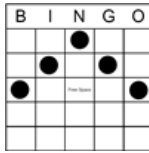

Special Session (First Manager Special 1/2 Price Only)

Money Balls	\$3	3 on Double Daub	\$5
Lucky 7 & X (2 Part)	\$3	VPICKEM (PROGRESSIVE)	\$1
Block of Nine	\$2	Crazy Letter T (PIC-A-PET)	\$2
Crazy L, Frame, Blackout (3 Part)	\$3	Charity Game (\$500 Payout)	\$3
Bonanza (PROGRESSIVE)	\$1	Jackpot Blackout (PROGRESSIVE)	\$2
Double Daub Single	\$2	Manager's Special (First Special \$10)	\$20
Queen of Hearts		(1-\$1, 7-\$5, 20-\$10)	
(All 12 Games included in Manager Special)			
Value \$22 Includes 3-on Double Daub			

Mini Madness

Pay \$100 Each

Easy Bingo
Purple

4 corners
Green

Crazy Chevron
Brown

Hard way Bingo
Yellow

Sm Plus Sign
Pink

Butterfly
Green Striped

Any Bingo
Yellow Striped

Sm Letter L
Pink Striped

Caterpillar
Grey Striped

Bar Bell
Green Striped

Regular Session

Regular session pay Level 1 \$300—Level 2 \$500, - Level 3 \$800

8 Pk Anywhere
Blue

Hard way Bingo
Orange