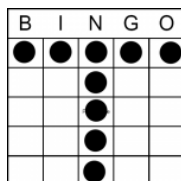

Mini Madness

Pay $100 Each

Regular Session

Regular session pay Level 1 $300—Level 2 $500, - Level 3 $800

Special Session