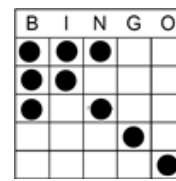

Mini Madness

Pay \$100 Each

Easy Bingo
Purple

4 corners
Green

Crazy Chevron
Brown

Hard way Bingo
Yellow

Sm Plus Sign
Pink

Butterfly
Green Striped

Any Bingo
Yellow Striped

Sm Letter L
Pink Striped

Caterpillar
Grey Striped

Bar Bell
Green Striped

Regular Session

Regular session pay Level 1 \$300—Level 2 \$500, - Level 3 \$800

8 Pk Anywhere
Blue

Hard way Bingo
Orange

2 Easy Bingos
Green

2 Postage Stamps
Anywhere
Yellow

Crazy Arrowhead
Pink

Checkmark
Grey

Crazy Kite
Olive

Any 2 Lines
Brown

Crazy Pyramid
Red

Goal Post
Purple