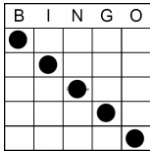

Prairie Band Casino & Resort
 Prairie Band Bingo
 12305 150th Road
 Mayetta, Kansas 66509

**3 Programs In One Half Price Friday
 Mini Madness**

(Set 1- 5 Games 6-on Card Sheet)
 (Set 2—5 Games 6-on Card Sheet)
 Each Set \$5 Paper Or Electronic Pays \$100 Each

Regular Session Half Price Buy-In

Paper Prices	
<p style="text-align: center;">Level 1 Pay \$300 12 Cards \$10 \$5 Paper add-on (6-Cards)</p>	<p style="text-align: center;">Level 2 Pay \$500 12 Cards \$18 \$8 Paper add-on (6-Cards)</p>
Electronics	
<p style="text-align: center;">Level 1 Buy in \$13 (36 Cards) \$18 for 54 Cards \$23 For 72 Cards \$28 for 90 Cards</p>	<p style="text-align: center;">Level 2 Buy In \$23 (36 Cards) \$33 for 54 Cards \$43 for 72 Cards \$53 for 90 cards</p>

Special Session (First Manager Special 1/2 Price Only)

Money Balls	\$3	3 on Double Daub	\$5
Lucky 7 & X (2 Part)	\$3	VPICKEM (PROGRESSIVE)	\$1
Block of Nine	\$2	Crazy Letter T (PIC-A-PET)	\$2
Crazy L, Frame, Blackout (3 Part)	\$3	Charity Game (\$500 Payout)	\$3
Bonanza (PROGRESSIVE)	\$1	Jackpot Blackout (PROGRESSIVE)	\$2
Double Daub Single	\$2	Manager's Special (First Special \$10)	\$20
Queen of Hearts		(1-\$1, 7-\$5, 20-\$10)	
(All 12 Games included in Manager Special)			
Value \$22 Includes 3-on Double Daub			

Mini Madness

Pay \$100 Each

Easy Bingo
Purple

4 corners
Green

Crazy Chevron
Brown

Hard way Bingo
Yellow

Sm Plus Sign
Pink

Butterfly
Green Striped