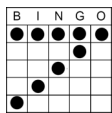

Mini Madness

Pay \$100 Each

Easy Bingo
Purple

4 corners
Green

Crazy Chevron
Brown

Hard way Bingo
Yellow

Sm Plus Sign
Pink

Butterfly
Green Striped

Any Bingo
Yellow Striped

Sm Letter L
Pink Striped

Caterpillar
Grey Striped

Bar Bell
Green Striped

Regular Session

Regular session pay Level 1 \$300—Level 2 \$500, - Level 3 \$800

8 Pk Anywhere
Blue

Hard way Bingo
Orange

2 Easy Bingos
Green

2 Postage Stamps
Anywhere
Yellow

Crazy Arrowhead
Pink

Checkmark
Grey

Crazy Kite
Olive

Any 2 Lines
Brown

Crazy Pyramid
Red

Goal Post
Purple

Special Session

Part 1 Lucky 7
Black
\$250

Part 2 Picnic Table
\$500
Black

Double Daub \$500
Green

Crazy Block of Nine
\$300-\$1000
Brown

Part 2 Frame
Green
\$150

Part 3 Blackout
Green
\$500

Bonanza
Green or Blue
Progressive