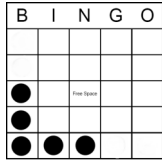

Special Session (First Manager Special 1/2 Price Only)

Money Balls	\$3	3 on Double Daub	\$5
Lucky 7 & X (2 Part)	\$3	VPICKEM (PROGRESSIVE)	\$1
Block of Nine	\$2	Crazy Letter T (PIC-A-PET)	\$2
Crazy L, Frame, Blackout (3 Part)	\$3	Charity Game (\$500 Payout)	\$3
Bonanza (PROGRESSIVE)	\$1	Jackpot Blackout (PROGRESSIVE)	\$2
Double Daub Single	\$2	Manager's Special (First Special \$10)	\$20
Queen of Hearts		(1-\$1, 7-\$5, 20-\$10)	
(All 12 Games included in Manager Special)			
Value \$22 Includes 3-on Double Daub			

Mini Madness

Pay \$100 Each

Easy Bingo
Purple

4 corners
Green

Crazy Chevron
Brown

Hard way Bingo
Yellow

Sm Plus Sign
Pink

Butterfly
Green Striped

Any Bingo
Yellow Striped

Sm Letter L
Pink Striped

Caterpillar
Grey Striped

Bar Bell
Green Striped

Regular Session

Regular session pay Level 1 \$300—Level 2 \$500, - Level 3 \$800

8 Pk Anywhere
Blue

Hard way Bingo
Orange