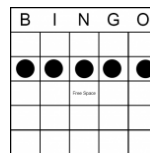

Special Session (First Manager Special 1/2 Price Only)

Money Balls	\$3	3 on Double Daub	\$5
Lucky 7 & X (2 Part)	\$3	VPICKEM (PROGRESSIVE)	\$1
Block of Nine	\$2	Crazy Letter T (PIC-A-PET)	\$2
Crazy L, Frame, Blackout (3 Part)	\$3	Charity Game (\$500 Payout)	\$3
Bonanza (PROGRESSIVE)	\$1	Jackpot Blackout (PROGRESSIVE)	\$2
Double Daub Single	\$2	Manager's Special (First Special \$10)	\$20
Queen of Hearts		(1-\$1, 7-\$5, 20-\$10)	
(All 12 Games included in Manager Special)			
Value \$22 Includes 3-on Double Daub			

Mini Madness

Pay \$100 Each

Easy Bingo
Purple

4 corners
Green

Crazy Chevron
Brown

Hard way Bingo
Yellow

Sm Plus Sign
Pink

Butterfly
Green Striped

Any Bingo
Yellow Striped

Sm Letter L
Pink Striped

Caterpillar
Grey Striped

Bar Bell
Green Striped

Regular Session

Regular session pay Level 1 \$300—Level 2 \$500, - Level 3 \$800

8 Pk Anywhere
Blue

Hard way Bingo
Orange