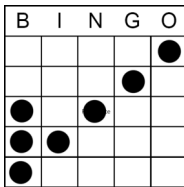

Mini Madness

Pay \$100 Each

Easy Bingo
Purple

4 corners
Green

Crazy Chevron
Brown

Hard way Bingo
Yellow

Sm Plus Sign
Pink

Butterfly
Green Striped

Any Bingo
Yellow Striped

Sm Letter L
Pink Striped

Caterpillar
Grey Striped

Bar Bell
Green Striped

Regular Session

Regular session pay Level 1 \$300—Level 2 \$500, - Level 3 \$800

8 Pk Anywhere
Blue

Hard way Bingo
Orange

2 Easy Bingos
Green

2 Postage Stamps
Anywhere
Yellow

Crazy Arrowhead
Pink

Checkmark
Grey

Crazy Kite
Olive

Any 2 Lines
Brown

Crazy Pyramid
Red

Goal Post
Purple

Special Session

Part 1 Lucky 7
Black
\$250

Part 2 Picnic Table
\$500
Black

Double Daub \$500
Green

Crazy Block of Nine
\$300-\$1000
Brown

Part 2 Frame
Green
\$150

Part 3 Blackout
Green
\$500

Bonanza
Green or Blue
Progressive