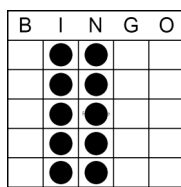

Any Bingo
Yellow Striped

Sm Letter L
Pink Striped

Caterpillar
Grey Striped

Bar Bell
Green Striped

Regular Session

Regular session pay Level 1 \$300—Level 2 \$500, - Level 3 \$800

8 Pk Anywhere
Blue

Hard way Bingo
Orange

2 Easy Bingos
Green

2 Postage Stamps
Anywhere
Yellow

Crazy Arrowhead
Pink

Checkmark
Grey

Crazy Kite
Olive

Any 2 Lines
Brown

Crazy Pyramid
Red

Goal Post
Purple

Special Session

Part 1 Lucky 7
Black
\$250

Part 2 Picnic Table
\$500
Black

Double Daub \$500
Green

Crazy Block of Nine
\$300-\$1000
Brown

Part 2 Frame
Green
\$150

Part 3 Blackout
Green
\$500

Bonanza
Green or Blue
Progressive