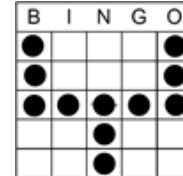

Any Bingo
Yellow Striped

Sm Letter L
Pink Striped

Caterpillar
Grey Striped

Bar Bell
Green Striped

Regular Session

Regular session pay Level 1 \$300—Level 2 \$500, - Level 3 \$800

8 Pk Anywhere
Blue

Hard way Bingo
Orange

2 Easy Bingos
Green

2 Postage Stamps
Anywhere
Yellow

Crazy Arrowhead
Pink

Checkmark
Grey

Crazy Kite
Olive

Any 2 Lines
Brown

Crazy Pyramid
Red

Goal Post
Purple

Special Session

Part 1 Lucky 7
Black
\$250

Part 2 Picnic Table
\$500
Black

Double Daub \$500
Green

Crazy Block of Nine
\$300-\$1000
Brown

Part 2 Frame
Green
\$150

Part 3 Blackout
Green
\$500

Bonanza
Green or Blue
Progressive