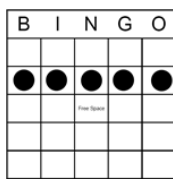

Mini Madness

Pay \$100 Each

Easy Bingo
Purple

4 corners
Green

Crazy Chevron
Brown

Hard way Bingo
Yellow

Sm Plus Sign
Pink

Butterfly
Green Striped

Any Bingo
Yellow Striped

Sm Letter L
Pink Striped

Caterpillar
Grey Striped

Bar Bell
Green Striped

Regular Session

Regular session pay Level 1 \$300—Level 2 \$500, - Level 3 \$800

8 Pk Anywhere
Blue

Hard way Bingo
Orange

2 Easy Bingos
Green

2 Postage Stamps
Anywhere
Yellow

Crazy Arrowhead
Pink

Checkmark
Grey

Crazy Kite
Olive

Any 2 Lines
Brown

Crazy Pyramid
Red

Goal Post
Purple