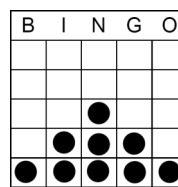

Any Bingo
Yellow Striped

Sm Letter L
Pink Striped

Caterpillar
Grey Striped

Bar Bell
Green Striped

Regular Session

Regular session pay Level 1 \$300—Level 2 \$500, - Level 3 \$800

8 Pk Anywhere
Blue

Hard way Bingo
Orange

2 Easy Bingos
Green

2 Postage Stamps
Anywhere
Yellow

Crazy Arrowhead
Pink

Checkmark
Grey

Crazy Kite
Olive

Any 2 Lines
Brown

Crazy Pyramid
Red

Goal Post
Purple

Special Session

Part 1 Lucky 7
Black
\$250

Part 2 Picnic Table
\$500
Black

Double Daub \$500
Green

Crazy Block of Nine
\$300-\$1000
Brown

Part 2 Frame
Green
\$150

Part 3 Blackout
Green
\$500

Bonanza
Green or Blue
Progressive