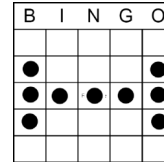

Mini Madness

Pay \$100 Each

Easy Bingo
Purple

4 corners
Green

Crazy Chevron
Brown

Hard way Bingo
Yellow

Sm Plus Sign
Pink

Butterfly
Green Striped

Any Bingo
Yellow Striped

Sm Letter L
Pink Striped

Caterpillar
Grey Striped

Bar Bell
Green Striped

Regular Session

Regular session pay Level 1 \$300—Level 2 \$500, - Level 3 \$800

8 Pk Anywhere
Blue

Hard way Bingo
Orange

2 Easy Bingos
Green

2 Postage Stamps
Anywhere
Yellow

Crazy Arrowhead
Pink

Checkmark
Grey

Crazy Kite
Olive

Any 2 Lines
Brown

Crazy Pyramid
Red

Goal Post
Purple