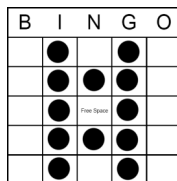

Mini Madness

Pay $100 Each

Regular Session

Regular session pay Level 1 $300—Level 2 $500, - Level 3 $800

Special Session