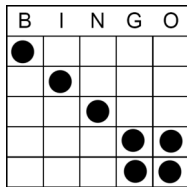

Any Bingo
Yellow Striped

Sm Letter L
Pink Striped

Caterpillar
Grey Striped

Bar Bell
Green Striped

Regular Session

Regular session pay Level 1 \$300—Level 2 \$500, - Level 3 \$800

8 Pk Anywhere
Blue

Hard way Bingo
Orange

2 Easy Bingos
Green

2 Postage Stamps
Anywhere
Yellow

Crazy Arrowhead
Pink

Checkmark
Grey

Crazy Kite
Olive

Any 2 Lines
Brown

Crazy Pyramid
Red

Goal Post
Purple

Special Session

Part 1 Lucky 7
Black
\$250

Part 2 Picnic Table
\$500
Black

Double Daub \$500
Green

Crazy Block of Nine
\$300-\$1000
Brown

Part 2 Frame
Green
\$150

Part 3 Blackout
Green
\$500

Bonanza
Green or Blue
Progressive