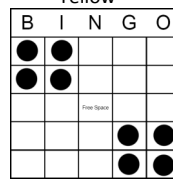

Mini Madness

Pay \$100 Each

Easy Bingo
Purple

4 corners
Green

Crazy Chevron
Brown

Hard way Bingo
Yellow

Sm Plus Sign
Pink

Butterfly
Green Striped

Any Bingo
Yellow Striped

Sm Letter L
Pink Striped

Caterpillar
Grey Striped

Bar Bell
Green Striped

Regular Session

Regular session pay Level 1 \$300—Level 2 \$500, - Level 3 \$800

8 Pk Anywhere
Blue

Hard way Bingo
Orange

2 Easy Bingos
Green

2 Postage Stamps
Anywhere
Yellow

Crazy Arrowhead
Pink

Checkmark
Grey

Crazy Kite
Olive

Any 2 Lines
Brown

Crazy Pyramid
Red

Goal Post
Purple

Special Session

Part 1 Lucky 7
Black
\$250

Part 2 Picnic Table
\$500
Black

Double Daub \$500
Green

Crazy Block of Nine
\$300-\$1000
Brown

Part 2 Frame
Green
\$150

Part 3 Blackout
Green
\$500

Bonanza
Green or Blue
Progressive