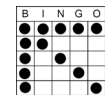

Any Bingo
Yellow Striped

Sm Letter L
Pink Striped

Caterpillar
Grey Striped

Bar Bell
Green Striped

Regular Session

Regular session pay Level 1 \$300—Level 2 \$500, - Level 3 \$800

8 Pk Anywhere
Blue

Hard way Bingo
Orange

2 Easy Bingos
Green

2 Postage Stamps
Anywhere
Yellow

Double Small X
With wild
Pink

Checkmark
Grey

Crazy Kite
Olive

Any 2 Lines
Brown

Crazy Pyramid
Red

Double 6 Pack
No Overlay
Purple

Special Session

Double Daub \$500
Green

Crazy Block of Nine
\$300-\$1000
Brown

Part 2 Large Arrow
Green
\$500

Part 1 Lucky 7
Black
\$250

Part 2 Picnic Table
\$500
Black

Part 1 Crazy Letter L
Green
\$250

Bonanza
Green or Blue
Progressive