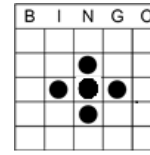

Special Session (First Manager Special 1/2 Price Only)

Money Balls	\$3	3 on Double Daub	\$5
Lucky 7 & X (2 Part)	\$3	VPICKEM (PROGRESSIVE)	\$1
Block of Nine	\$2	Crazy Letter T (PIC-A-PET)	\$2
Crazy L, Large Arrow (2 Part)	\$3	Charity Game (\$500 Payout)	\$3
Bonanza (PROGRESSIVE)	\$1	Jackpot Blackout (PROGRESSIVE)	\$2
Double Daub Single	\$2	Manager's Special (First Special \$10)	\$20
Queen of Hearts (1-\$1, 7-\$5, 20-\$10)			
(All 11 Special Games included in Manager Special) Queen of Hearts and Money Balls not included in Manager Special Value \$22 Includes 3-on Double Daub			

Mini Madness

Pay \$100 Each

Easy Bingo
Purple

4 corners
Green

Crazy Chevron
Brown

Hard way Bingo
Yellow

Sm Plus Sign
Pink

Butterfly
Green Striped

Any Bingo
Yellow Striped

Sm Letter L
Pink Striped

Caterpillar
Grey Striped

Bar Bell
Green Striped

Regular Session

Regular session pay Level 1 \$300—Level 2 \$500, - Level 3 \$800

8 Pk Anywhere
Blue

Hard way Bingo
Orange