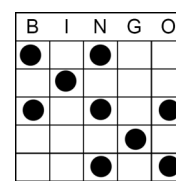

Mini Madness

Pay \$100 Each

Easy Bingo
Purple

4 corners
Green

Crazy Chevron
Brown

Hard way Bingo
Yellow

Sm Plus Sign
Pink

Butterfly
Green Striped

Any Bingo
Yellow Striped

Sm Letter L
Pink Striped

Caterpillar
Grey Striped

Bar Bell
Green Striped

Regular Session

Regular session pay Level 1 \$300—Level 2 \$500, - Level 3 \$800

8 Pk Anywhere
Blue

Hard way Bingo
Orange

2 Easy Bingos
Green

2 Postage Stamps
Anywhere
Yellow

Double Small X
With wild
Pink

Checkmark
Grey

Crazy Kite
Olive

Any 2 Lines
Brown

Crazy Pyramid
Red

Double 6 Pack
No Overlay
Purple