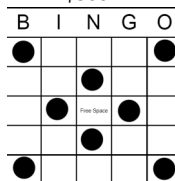

Charity Game
Small Diamond & 4
Corners Yellow
$500