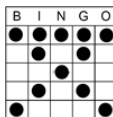

Any Bingo
Yellow Striped

Sm Letter L
Pink Striped

Caterpillar
Grey Striped

Bar Bell
Green Striped

Regular Session

Regular session pay Level 1 \$300—Level 2 \$500, - Level 3 \$800

8 Pk Anywhere
Blue

Hard way Bingo
Orange

2 Easy Bingos
Green

2 Postage Stamps
Anywhere
Yellow

Double Small X
With wild
Pink

Checkmark
Grey

Crazy Kite
Olive

Any 2 Lines
Brown

Crazy Pyramid
Red

Double 6 Pack
No Overlay
Purple

Special Session

Double Daub \$500
Green

Crazy Block of Nine
\$300-\$1000
Brown

Part 2 Large Arrow
Green
\$500

Part 1 Lucky 7
Black
\$250

Part 2 Picnic Table
\$500
Black

Part 1 Crazy Letter L
Green
\$250

Bonanza
Green or Blue
Progressive