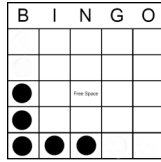

Special Session (First Manager Special 1/2 Price Only)

Money Balls	\$3	3 on Double Daub	\$5
Lucky 7 & X (2 Part)	\$3	VPICKEM (PROGRESSIVE)	\$1
Block of Nine	\$2	Crazy Letter T (PIC-A-PET)	\$2
Crazy L, Large Arrow (2 Part)	\$3	Charity Game (\$500 Payout)	\$3
Bonanza (PROGRESSIVE)	\$1	Jackpot Blackout (PROGRESSIVE)	\$2
Double Daub Single	\$2	Manager's Special (First Special \$10)	\$20
Queen of Hearts (1-\$1, 7-\$5, 20-\$10)			
(All 11 Special Games included in Manager Special) Queen of Hearts and Money Balls not included in Manager Special Value \$22 Includes 3-on Double Daub			

Mini Madness

Pay \$100 Each

Easy Bingo
Purple

4 corners
Green

Crazy Chevron
Brown

Hard way Bingo
Yellow

Sm Plus Sign
Pink

Butterfly
Green Striped

Any Bingo
Yellow Striped

Sm Letter L
Pink Striped

Caterpillar
Grey Striped

Bar Bell
Green Striped

Regular Session

Regular session pay Level 1 \$300—Level 2 \$500, - Level 3 \$800

8 Pk Anywhere
Blue

Hard way Bingo
Orange