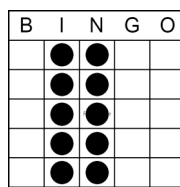

Any Bingo
Yellow Striped

Sm Letter L
Pink Striped

Caterpillar
Grey Striped

Bar Bell
Green Striped

Regular Session

Regular session pay Level 1 \$300—Level 2 \$500, - Level 3 \$800

8 Pk Anywhere
Blue

Hard way Bingo
Orange

2 Easy Bingos
Green

2 Postage Stamps
Anywhere
Yellow

Double Small X
With wild
Pink

Checkmark
Grey

Crazy Kite
Olive

Any 2 Lines
Brown

Crazy Pyramid
Red

Double 6 Pack
No Overlay
Purple

Special Session

Double Daub \$500
Green

Crazy Block of Nine
\$300-\$1000
Brown

Part 2 Large Arrow
Green
\$500

Part 1 Lucky 7
Black
\$250

Part 2 Picnic Table
\$500
Black

Part 1 Crazy Letter L
Green
\$250

Bonanza
Green or Blue
Progressive