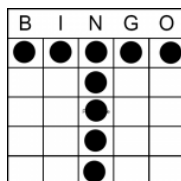

Crazy T Pic-A-Pet
Purple
$200-$500