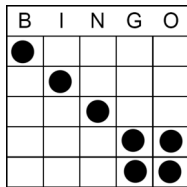

Any Bingo
Yellow Striped

Sm Letter L
Pink Striped

Caterpillar
Grey Striped

Bar Bell
Green Striped

Regular Session

Regular session pay Level 1 \$300—Level 2 \$500, - Level 3 \$800

8 Pk Anywhere
Blue

Hard way Bingo
Orange

2 Easy Bingos
Green

2 Postage Stamps
Anywhere
Yellow

Double Small X
With wild
Pink

Checkmark
Grey

Crazy Kite
Olive

Any 2 Lines
Brown

Crazy Pyramid
Red

Double 6 Pack
No Overlay
Purple

Special Session

Double Daub \$500
Green

Crazy Block of Nine
\$300-\$1000
Brown

Part 2 Large Arrow
Green
\$500

Part 1 Lucky 7
Black
\$250

Part 2 Picnic Table
\$500
Black

Part 1 Crazy Letter L
Green
\$250

Bonanza
Green or Blue
Progressive