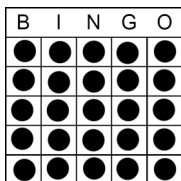

Any Bingo
Yellow Striped

Sm Letter L
Pink Striped

Caterpillar
Grey Striped

Bar Bell
Green Striped

Regular Session

Regular session pay Level 1 \$300—Level 2 \$500, - Level 3 \$800

8 Pk Anywhere
Blue

Hard way Bingo
Orange

2 Easy Bingos
Green

2 Postage Stamps
Anywhere
Yellow

Double Small X
With wild
Pink

Checkmark
Grey

Crazy Kite
Olive

Any 2 Lines
Brown

Crazy Pyramid
Red

Double 6 Pack
No Overlay
Purple

Special Session

Double Daub \$500
Green

Crazy Block of Nine
\$300-\$1000
Brown

Part 2 Large Arrow
Green
\$500

Part 1 Lucky 7
Black
\$250

Part 2 Picnic Table
\$500
Black

Part 1 Crazy Letter L
Green
\$250

Bonanza
Green or Blue
Progressive