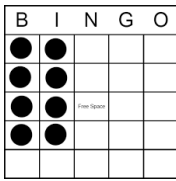

Mini Madness

Pay \$100 Each

Easy Bingo
Purple

4 corners
Green

Crazy Chevron
Brown

Hard way Bingo
Yellow

Sm Plus Sign
Pink

Butterfly
Green Striped

Any Bingo
Yellow Striped

Sm Letter L
Pink Striped

Caterpillar
Grey Striped

Bar Bell
Green Striped

Regular Session

Regular session pay Level 1 \$300—Level 2 \$500, - Level 3 \$800

8 Pk Anywhere
Blue

Hard way Bingo
Orange

2 Easy Bingos
Green

2 Postage Stamps
Anywhere
Yellow

Double Small X
With wild
Pink

Checkmark
Grey

Crazy Kite
Olive

Any 2 Lines
Brown

Crazy Pyramid
Red

Double 6 Pack
No Overlay
Purple

Special Session

Double Daub \$500
Green

Crazy Block of Nine
\$300-\$1000
Brown

Part 2 Large Arrow
Green
\$500

Part 1 Lucky 7
Black
\$250

Part 2 Picnic Table
\$500
Black

Part 1 Crazy Letter L
Green
\$250

Bonanza
Green or Blue
Progressive