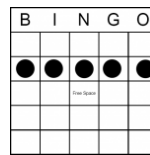

Special Session (First Manager Special 1/2 Price Only)

Money Balls	\$3	3 on Double Daub	\$5
Lucky 7 & X (2 Part)	\$3	VPICKEM (PROGRESSIVE)	\$1
Block of Nine	\$2	Crazy Letter T (PIC-A-PET)	\$2
Crazy L, Large Arrow (2 Part)	\$3	Charity Game (\$500 Payout)	\$3
Bonanza (PROGRESSIVE)	\$1	Jackpot Blackout (PROGRESSIVE)	\$2
Double Daub Single	\$2	Manager's Special (First Special \$10)	\$20
Queen of Hearts (1-\$1, 7-\$5, 20-\$10)			
(All 11 Special Games included in Manager Special) Queen of Hearts and Money Balls not included in Manager Special Value \$22 Includes 3-on Double Daub			

Mini Madness

Pay \$100 Each

Easy Bingo
Purple

4 corners
Green

Crazy Chevron
Brown

Hard way Bingo
Yellow

Sm Plus Sign
Pink

Butterfly
Green Striped

Any Bingo
Yellow Striped

Sm Letter L
Pink Striped

Caterpillar
Grey Striped

Bar Bell
Green Striped

Regular Session

Regular session pay Level 1 \$300—Level 2 \$500, - Level 3 \$800

8 Pk Anywhere
Blue

Hard way Bingo
Orange