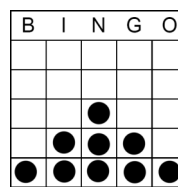

Any Bingo
Yellow Striped

Sm Letter L
Pink Striped

Caterpillar
Grey Striped

Bar Bell
Green Striped

Regular Session

Regular session pay Level 1 \$300—Level 2 \$500, - Level 3 \$800

8 Pk Anywhere
Blue

Hard way Bingo
Orange

2 Easy Bingos
Green

2 Postage Stamps
Anywhere
Yellow

Double Small X
With wild
Pink

Checkmark
Grey

Crazy Kite
Olive

Any 2 Lines
Brown

Crazy Pyramid
Red

Double 6 Pack
No Overlay
Purple

Special Session

Double Daub \$500
Green

Crazy Block of Nine
\$300-\$1000
Brown

Part 2 Large Arrow
Green
\$500

Part 1 Lucky 7
Black
\$250

Part 2 Picnic Table
\$500
Black

Part 1 Crazy Letter L
Green
\$250

Bonanza
Green or Blue
Progressive