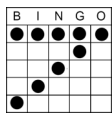

Any Bingo
Yellow Striped

Sm Letter L
Pink Striped

Caterpillar
Grey Striped

Bar Bell
Green Striped

Regular Session

Regular session pay Level 1 \$300—Level 2 \$500, - Level 3 \$800

8 Pk Anywhere
Blue

Hard way Bingo
Orange

2 Easy Bingos
Green

2 Postage Stamps
Anywhere
Yellow

Double Small X
With wild
Pink

Checkmark
Grey

Crazy Kite
Olive

Any 2 Lines
Brown

Crazy Pyramid
Red

Double 6 Pack
No Overlay
Purple

Special Session

Double Daub \$500
Green

Crazy Block of Nine
\$300-\$1000
Brown

Part 2 Large Arrow
Green
\$500

Part 1 Lucky 7
Black
\$250

Part 2 Picnic Table
\$500
Black

Part 1 Crazy Letter L
Green
\$250

Bonanza
Green or Blue
Progressive