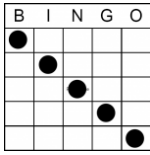

Prairie Band Casino & Resort
 Prairie Band Bingo
 12305 150th Road
 Mayetta, Kansas 66509

**3 Programs In One Half Price Friday
 Mini Madness**

(Set 1- 5 Games 6-on Card Sheet)
 (Set 2-5 Games 6-on Card Sheet)
 Each Set \$5 (Paper Or Electronic) Pays \$100 Each

Regular Session Half Price Buy-In

Paper Prices	
Level 1 Pay \$300 12 Cards \$10 \$5 Paper add-on (6-Cards)	Level 2 Pay \$500 12 Cards \$18 \$8 Paper add-on (6-Cards)
Electronics	
Level 1 Buy in \$13 (36 Cards) \$18 for 54 Cards \$23 For 72 Cards \$28 for 90 Cards	Level 2 Buy In \$23 (36 Cards) \$33 for 54 Cards \$43 for 72 Cards \$53 for 90 cards

Special Session (First Manager Special 1/2 Price Only)

Money Balls	\$3	3 on Double Daub	\$5
Lucky 7 & X (2 Part)	\$3	VPICKEM (PROGRESSIVE)	\$1
Block of Nine	\$2	Crazy Letter T (PIC-A-PET)	\$2
Crazy L, Large Arrow (2 Part)	\$3	Charity Game (\$500 Payout)	\$3
Bonanza (PROGRESSIVE)	\$1	Jackpot Blackout (PROGRESSIVE)	\$2
Double Daub Single	\$2	Manager's Special (First Special \$10)	\$20
Queen of Hearts (1-\$1, 7-\$5, 20-\$10)			
(All 11 Special Games included in Manager Special) Queen of Hearts and Money Balls not included in Manager Special Value \$22 Includes 3-on Double Daub			

Mini Madness

Pay \$100 Each

Easy Bingo
Purple

4 corners
Green

Crazy Chevron
Brown

Hard way Bingo
Yellow

Sm Plus Sign
Pink

Butterfly
Green Striped