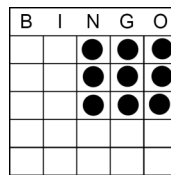

Any Bingo
Yellow Striped

Sm Letter L
Pink Striped

Caterpillar
Grey Striped

Bar Bell
Green Striped

Regular Session

Regular session pay Level 1 \$300—Level 2 \$500, - Level 3 \$800

8 Pk Anywhere
Blue

Hard way Bingo
Orange

2 Easy Bingos
Green

2 Postage Stamps
Anywhere
Yellow

Double Small X
With wild
Pink

Checkmark
Grey

Crazy Kite
Olive

Any 2 Lines
Brown

Crazy Pyramid
Red

Double 6 Pack
No Overlay
Purple

Special Session

Double Daub \$500
Green

Crazy Block of Nine
\$300-\$1000
Brown

Part 2 Large Arrow
Green
\$500

Part 1 Lucky 7
Black
\$250

Part 2 Picnic Table
\$500
Black

Part 1 Crazy Letter L
Green
\$250

Bonanza
Green or Blue
Progressive