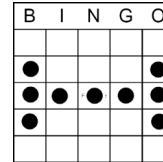

Mini Madness

Pay \$100 Each

Easy Bingo
Purple

4 corners
Green

Crazy Chevron
Brown

Hard way Bingo
Yellow

Sm Plus Sign
Pink

Butterfly
Green Striped

Any Bingo
Yellow Striped

Sm Letter L
Pink Striped

Caterpillar
Grey Striped

Bar Bell
Green Striped

Regular Session

Regular session pay Level 1 \$300—Level 2 \$500, - Level 3 \$800

8 Pk Anywhere
Blue

Hard way Bingo
Orange

2 Easy Bingos
Green

2 Postage Stamps
Anywhere
Yellow

Double Small X
With wild
Pink

Checkmark
Grey

Crazy Kite
Olive

Any 2 Lines
Brown

Crazy Pyramid
Red

Double 6 Pack
No Overlay
Purple