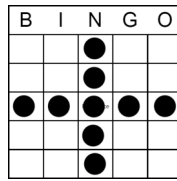

Mini Madness

Pay \$100 Each

Easy Bingo
Purple

4 corners
Green

Crazy Chevron
Brown

Hard way Bingo
Yellow

Sm Plus Sign
Pink

Butterfly
Green Striped

Any Bingo
Yellow Striped

Sm Letter L
Pink Striped

Caterpillar
Grey Striped

Bar Bell
Green Striped

Regular Session

Regular session pay Level 1 \$300—Level 2 \$500, - Level 3 \$800

8 Pk Anywhere
Blue

Hard way Bingo
Orange

2 Easy Bingos
Green

2 Postage Stamps
Anywhere
Yellow

Double Small X
With wild
Pink

Checkmark
Grey

Crazy Kite
Olive

Any 2 Lines
Brown

Crazy Pyramid
Red

Double 6 Pack
No Overlay
Purple

Special Session

Double Daub \$500
Green

Crazy Block of Nine
\$300-\$1000
Brown

Part 2 Large Arrow
Green
\$500

Part 1 Lucky 7
Black
\$250

Part 2 Picnic Table
\$500
Black

Part 1 Crazy Letter L
Green
\$250

Bonanza
Green or Blue
Progressive