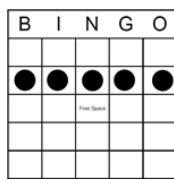

Mini Madness

Pay \$100 Each

Easy Bingo
Purple

4 corners
Green

Crazy Chevron
Brown

Hard way Bingo
Yellow

Sm Plus Sign
Pink

Butterfly
Green Striped

Any Bingo
Yellow Striped

Sm Letter L
Pink Striped

Caterpillar
Grey Striped

Bar Bell
Green Striped

Regular Session

Regular session pay Level 1 \$300—Level 2 \$500, - Level 3 \$800

8 Pk Anywhere
Blue

Hard way Bingo
Orange

2 Easy Bingos
Green

2 Postage Stamps
Anywhere
Yellow

Double Small X
With wild
Pink

Checkmark
Grey

Crazy Kite
Olive

Any 2 Lines
Brown

Crazy Pyramid
Red

Double 6 Pack
No Overlay
Purple

Special Session

Double Daub \$500
Green

Crazy Block of Nine
\$300-\$1000
Brown

Part 2 Large Arrow
Green
\$500

Part 1 Lucky 7
Black
\$250

Part 2 Picnic Table
\$500
Black

Part 1 Crazy Letter L
Green
\$250

Bonanza
Green or Blue
Progressive