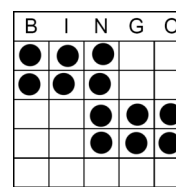

Any Bingo
Yellow Striped

Sm Letter L
Pink Striped

Caterpillar
Grey Striped

Bar Bell
Green Striped

Regular Session

Regular session pay Level 1 \$300—Level 2 \$500, - Level 3 \$800

8 Pk Anywhere
Blue

Hard way Bingo
Orange

2 Easy Bingos
Green

2 Postage Stamps
Anywhere
Yellow

Double Small X
With wild
Pink

Checkmark
Grey

Crazy Kite
Olive

Any 2 Lines
Brown

Crazy Pyramid
Red

Double 6 Pack
No Overlay
Purple

Special Session

Double Daub \$500
Green

Crazy Block of Nine
\$300-\$1000
Brown

Part 2 Large Arrow
Green
\$500

Part 1 Lucky 7
Black
\$250

Part 2 Picnic Table
\$500
Black

Part 1 Crazy Letter L
Green
\$250

Bonanza
Green or Blue
Progressive