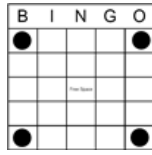

Prairie Band Casino & Resort
 Prairie Band Bingo
 12305 150th Road
 Mayetta, Kansas 66509

**3 Programs In One Half Price Friday
 Mini Madness**

(Set 1- 5 Games 6-on Card Sheet)
 (Set 2-5 Games 6-on Card Sheet)
 Each Set \$5 (Paper Or Electronic) Pays \$100 Each

Special Session (First Manager Special 1/2 Price Only)

Money Balls	\$3	3 on Double Daub	\$5
Lucky 7 & X (2 Part)	\$3	VPICKEM (PROGRESSIVE)	\$1
Block of Nine	\$2	Crazy Letter T (PIC-A-PET)	\$2
Crazy L, Large Arrow (2 Part)	\$3	Charity Game (\$500 Payout)	\$3
Bonanza (PROGRESSIVE)	\$1	Jackpot Blackout (PROGRESSIVE)	\$2
Double Daub Single	\$2	Manager's Special (First Special \$10)	\$20
Queen of Hearts (1-\$1, 7-\$5, 20-\$10)			
(All 11 Special Games included in Manager Special) Queen of Hearts and Money Balls not included in Manager Special Value \$22 Includes 3-on Double Daub			

Mini Madness

Pay \$100 Each

Easy Bingo
Purple

4 corners
Green

Crazy Chevron
Brown

Hard way Bingo
Yellow

Sm Plus Sign
Pink

Butterfly
Green Striped

Any Bingo
Yellow Striped

Sm Letter L
Pink Striped

Caterpillar
Grey Striped

Bar Bell
Green Striped

Regular Session

Regular session pay Level 1 \$300—Level 2 \$500, - Level 3 \$800

8 Pk Anywhere
Blue

Hard way Bingo
Orange