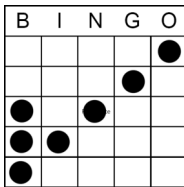

Mini Madness

Pay \$100 Each

Easy Bingo
Purple

4 corners
Green

Crazy Chevron
Brown

Hard way Bingo
Yellow

Sm Plus Sign
Pink

Butterfly
Green Striped

Any Bingo
Yellow Striped

Sm Letter L
Pink Striped

Caterpillar
Grey Striped

Bar Bell
Green Striped

Regular Session

Regular session pay Level 1 \$300—Level 2 \$500, - Level 3 \$800

8 Pk Anywhere
Blue

Hard way Bingo
Orange

2 Easy Bingos
Green

2 Postage Stamps
Anywhere
Yellow

Double Small X
With wild
Pink

Checkmark
Grey

Crazy Kite
Olive

Any 2 Lines
Brown

Crazy Pyramid
Red

Double 6 Pack
No Overlay
Purple

Special Session

Double Daub \$500
Green

Crazy Block of Nine
\$300-\$1000
Brown

Part 2 Large Arrow
Green
\$500

Part 1 Lucky 7
Black
\$250

Part 2 Picnic Table
\$500
Black

Part 1 Crazy Letter L
Green
\$250

Bonanza
Green or Blue
Progressive