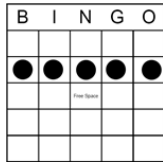

Special Session (First Manager Special 1/2 Price Only)

Money Balls	\$3	3 on Double Daub	\$5
Lucky 7 & X (2 Part)	\$3	VPICKEM (PROGRESSIVE)	\$1
Block of Nine	\$2	Crazy Letter T (PIC-A-PET)	\$2
Crazy L, Large Arrow (2 Part)	\$3	Charity Game (\$500 Payout)	\$3
Bonanza (PROGRESSIVE)	\$1	Jackpot Blackout (PROGRESSIVE)	\$2
Double Daub Single	\$2	Manager's Special (First Special \$10)	\$20
Queen of Hearts (1-\$1, 7-\$5, 20-\$10)			
(All 11 Special Games included in Manager Special) Queen of Hearts and Money Balls not included in Manager Special Value \$22 Includes 3-on Double Daub			

Mini Madness

Pay \$100 Each

Easy Bingo
Purple

4 corners
Green

Crazy Chevron
Brown

Hard way Bingo
Yellow

Sm Plus Sign
Pink

Butterfly
Green Striped

Any Bingo
Yellow Striped

Sm Letter L
Pink Striped

Caterpillar
Grey Striped

Bar Bell
Green Striped

Regular Session

Regular session pay Level 1 \$300—Level 2 \$500, - Level 3 \$800

8 Pk Anywhere
Blue

Hard way Bingo
Orange