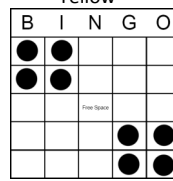

Mini Madness

Pay \$100 Each

Easy Bingo
Purple

4 corners
Green

Crazy Chevron
Brown

Hard way Bingo
Yellow

Sm Plus Sign
Pink

Butterfly
Green Striped

Any Bingo
Yellow Striped

Sm Letter L
Pink Striped

Caterpillar
Grey Striped

Bar Bell
Green Striped

Regular Session

Regular session pay Level 1 \$300—Level 2 \$500, - Level 3 \$800

8 Pk Anywhere
Blue

Hard way Bingo
Orange

2 Easy Bingos
Green

2 Postage Stamps
Anywhere
Yellow

Double Small X
With wild
Pink

Checkmark
Grey

Crazy Kite
Olive

Any 2 Lines
Brown

Crazy Pyramid
Red

Double 6 Pack
No Overlay
Purple

Special Session

Double Daub \$500
Green

Crazy Block of Nine
\$300-\$1000
Brown

Part 2 Large Arrow
Green
\$500

Part 1 Lucky 7
Black
\$250

Part 2 Picnic Table
\$500
Black

Part 1 Crazy Letter L
Green
\$250

Bonanza
Green or Blue
Progressive