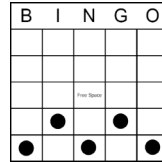

Special Session (First Manager Special 1/2 Price Only)

Money Balls	\$3	3 on Double Daub	\$5
Lucky 7 & X (2 Part)	\$3	VPICKEM (PROGRESSIVE)	\$1
Block of Nine	\$2	Crazy Letter T (PIC-A-PET)	\$2
Crazy L, Large Arrow (2 Part)	\$3	Charity Game (\$500 Payout)	\$3
Bonanza (PROGRESSIVE)	\$1	Jackpot Blackout (PROGRESSIVE)	\$2
Double Daub Single	\$2	Manager's Special (First Special \$10)	\$20
Queen of Hearts (1-\$1, 7-\$5, 20-\$10)			
(All 11 Special Games included in Manager Special) Queen of Hearts and Money Balls not included in Manager Special Value \$22 Includes 3-on Double Daub			

Mini Madness

Pay \$100 Each

Easy Bingo
Purple

4 corners
Green

Crazy Chevron
Brown

Hard way Bingo
Yellow

Sm Plus Sign
Pink

Butterfly
Green Striped

Any Bingo
Yellow Striped

Sm Letter L
Pink Striped

Caterpillar
Grey Striped

Bar Bell
Green Striped

Regular Session

Regular session pay Level 1 \$300—Level 2 \$500, - Level 3 \$800

8 Pk Anywhere
Blue

Hard way Bingo
Orange