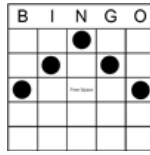

Special Session (First Manager Special 1/2 Price Only)

Money Balls	\$3	3 on Double Daub	\$5
Lucky 7 & X (2 Part)	\$3	VPICKEM (PROGRESSIVE)	\$1
Block of Nine	\$2	Crazy Letter T (PIC-A-PET)	\$2
Crazy L, Large Arrow (2 Part)	\$3	Charity Game (\$500 Payout)	\$3
Bonanza (PROGRESSIVE)	\$1	Jackpot Blackout (PROGRESSIVE)	\$2
Double Daub Single	\$2	Manager's Special (First Special \$10)	\$20
Queen of Hearts (1-\$1, 7-\$5, 20-\$10)			
(All 11 Special Games included in Manager Special) Queen of Hearts and Money Balls not included in Manager Special Value \$22 Includes 3-on Double Daub			

Mini Madness

Pay \$100 Each

Easy Bingo
Purple

4 corners
Green

Crazy Chevron
Brown

Hard way Bingo
Yellow

Sm Plus Sign
Pink

Butterfly
Green Striped

Any Bingo
Yellow Striped

Sm Letter L
Pink Striped

Caterpillar
Grey Striped

Bar Bell
Green Striped

Regular Session

Regular session pay Level 1 \$300—Level 2 \$500, - Level 3 \$800

8 Pk Anywhere
Blue

Hard way Bingo
Orange