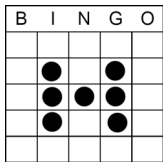

Special Session (First Manager Special 1/2 Price Only)

Money Balls	\$3	3 on Double Daub	\$5
Lucky 7 & X (2 Part)	\$3	VPICKEM (PROGRESSIVE)	\$1
Block of Nine	\$2	Crazy Letter T (PIC-A-PET)	\$2
Crazy L, Large Arrow (2 Part)	\$3	Charity Game (\$500 Payout)	\$3
Bonanza (PROGRESSIVE)	\$1	Jackpot Blackout (PROGRESSIVE)	\$2
Double Daub Single	\$2	Manager's Special (First Special \$10)	\$20
Queen of Hearts (1-\$1, 7-\$5, 20-\$10)			
(All 11 Special Games included in Manager Special) Queen of Hearts and Money Balls not included in Manager Special Value \$22 Includes 3-on Double Daub			

Mini Madness

Pay \$100 Each

Easy Bingo
Purple

4 corners
Green

Crazy Chevron
Brown

Hard way Bingo
Yellow

Sm Plus Sign
Pink

Butterfly
Green Striped

Any Bingo
Yellow Striped

Sm Letter L
Pink Striped

Caterpillar
Grey Striped

Bar Bell
Green Striped

Regular Session

Regular session pay Level 1 \$300—Level 2 \$500, - Level 3 \$800

8 Pk Anywhere
Blue

Hard way Bingo
Orange